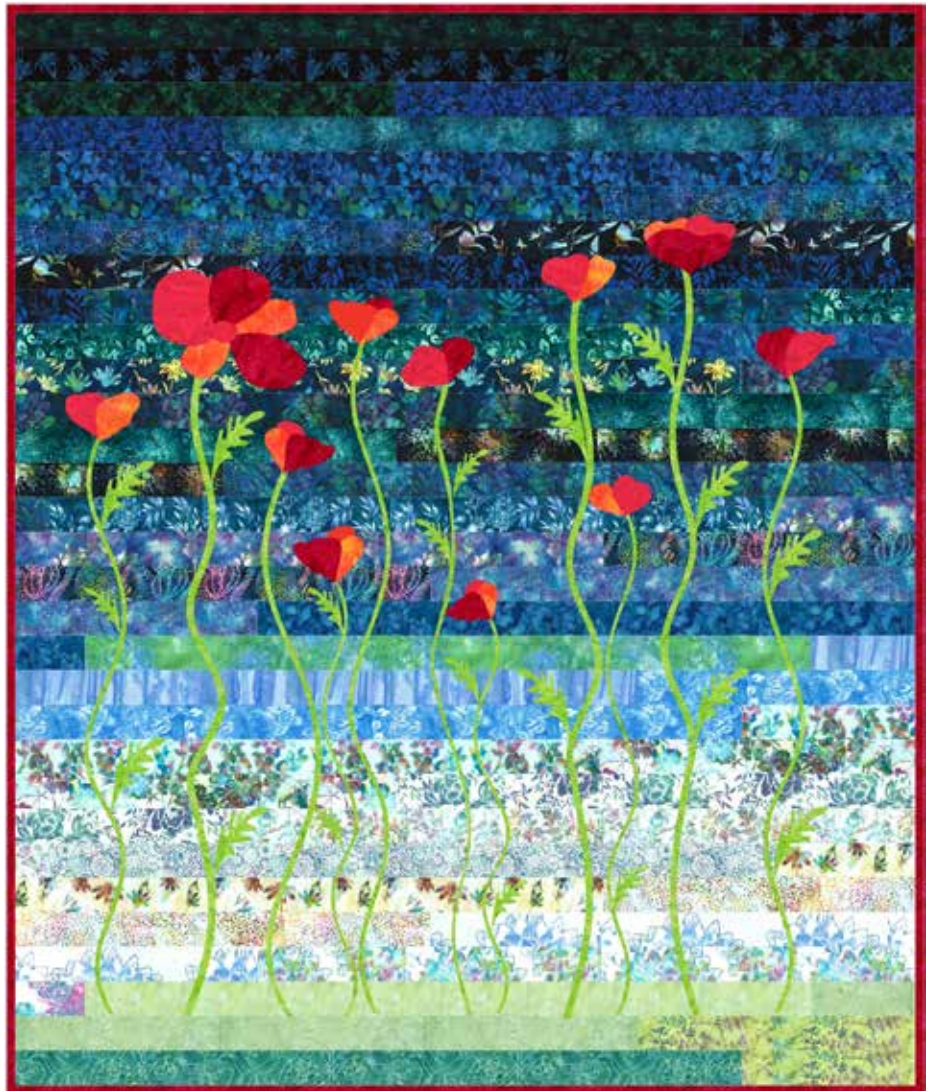

FABRICS	1 KIT	12 KITS
BP-341-Wade	1 Pop	2 Boxes
1895 5-Red	5/8 Yard*	1 Bolt
1895 67-Flame	1/8 Yard	1 Bolt
1895 224-Poppy	1/8 Yard	1 Bolt
1895 321-Gecko	1/2 Yard	1 Bolt

* includes binding