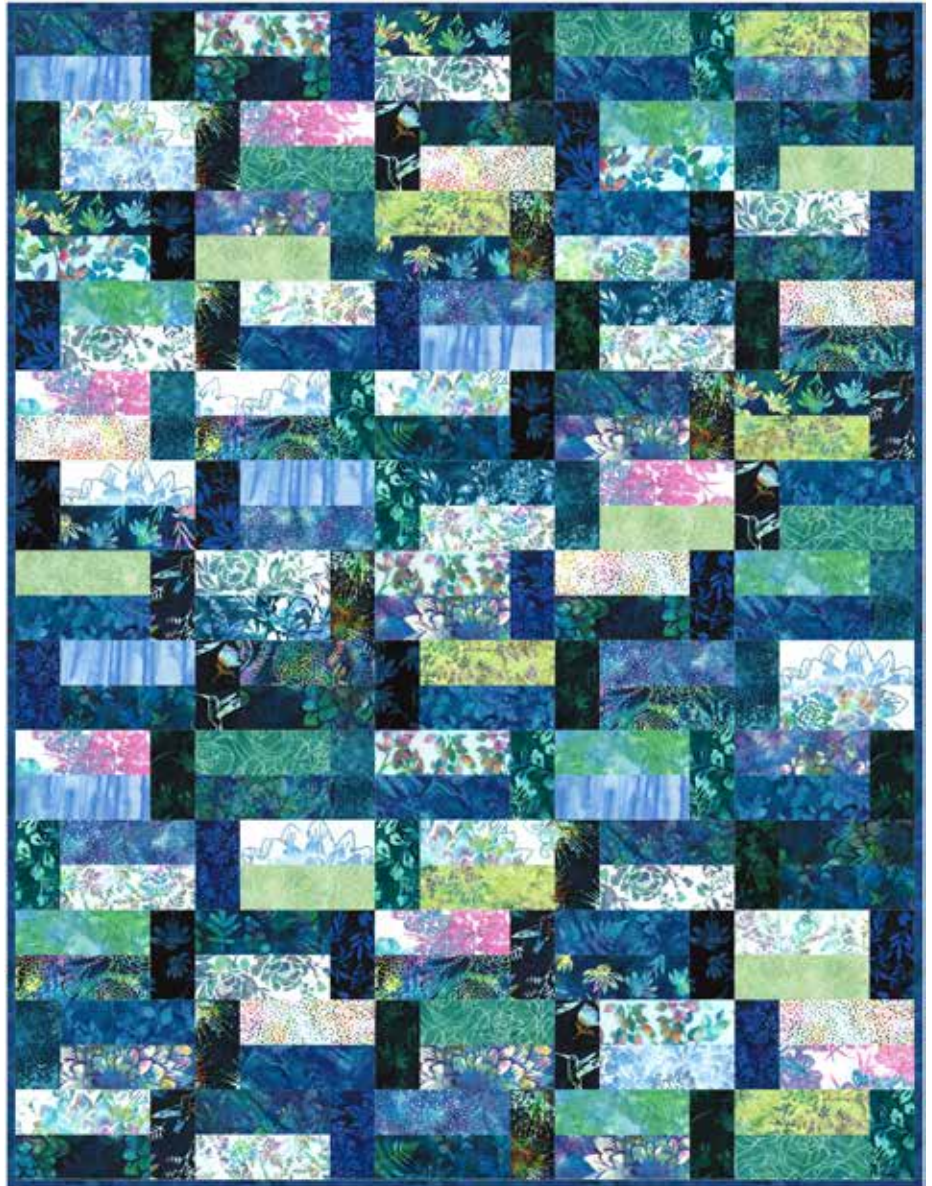

CONFIDENT BEGINNER | 1 DAY CLASS

# TUMBLEBUG

Finished Quilt: 40" x 52"

Quilt design by Villa Rosa Designs, featuring our Wade Bali Pop, (40) 2 1/2" strips.

Wade in the waters with this striking strip quilt!

Villa Rosa Designs

BP-341-Wade

1895 275-Marlin

<i><b>FABRICS</b></i>	<i><b>1 KIT</b></i>	<i><b>12 KITS</b></i>
BP-341-Wade	1 Pop	2 Boxes
1895 275-Marlin	1/2 Yard*	1 Bolt

\* binding

PURCHASE PATTERN  
*VillaRosaDesigns.com*